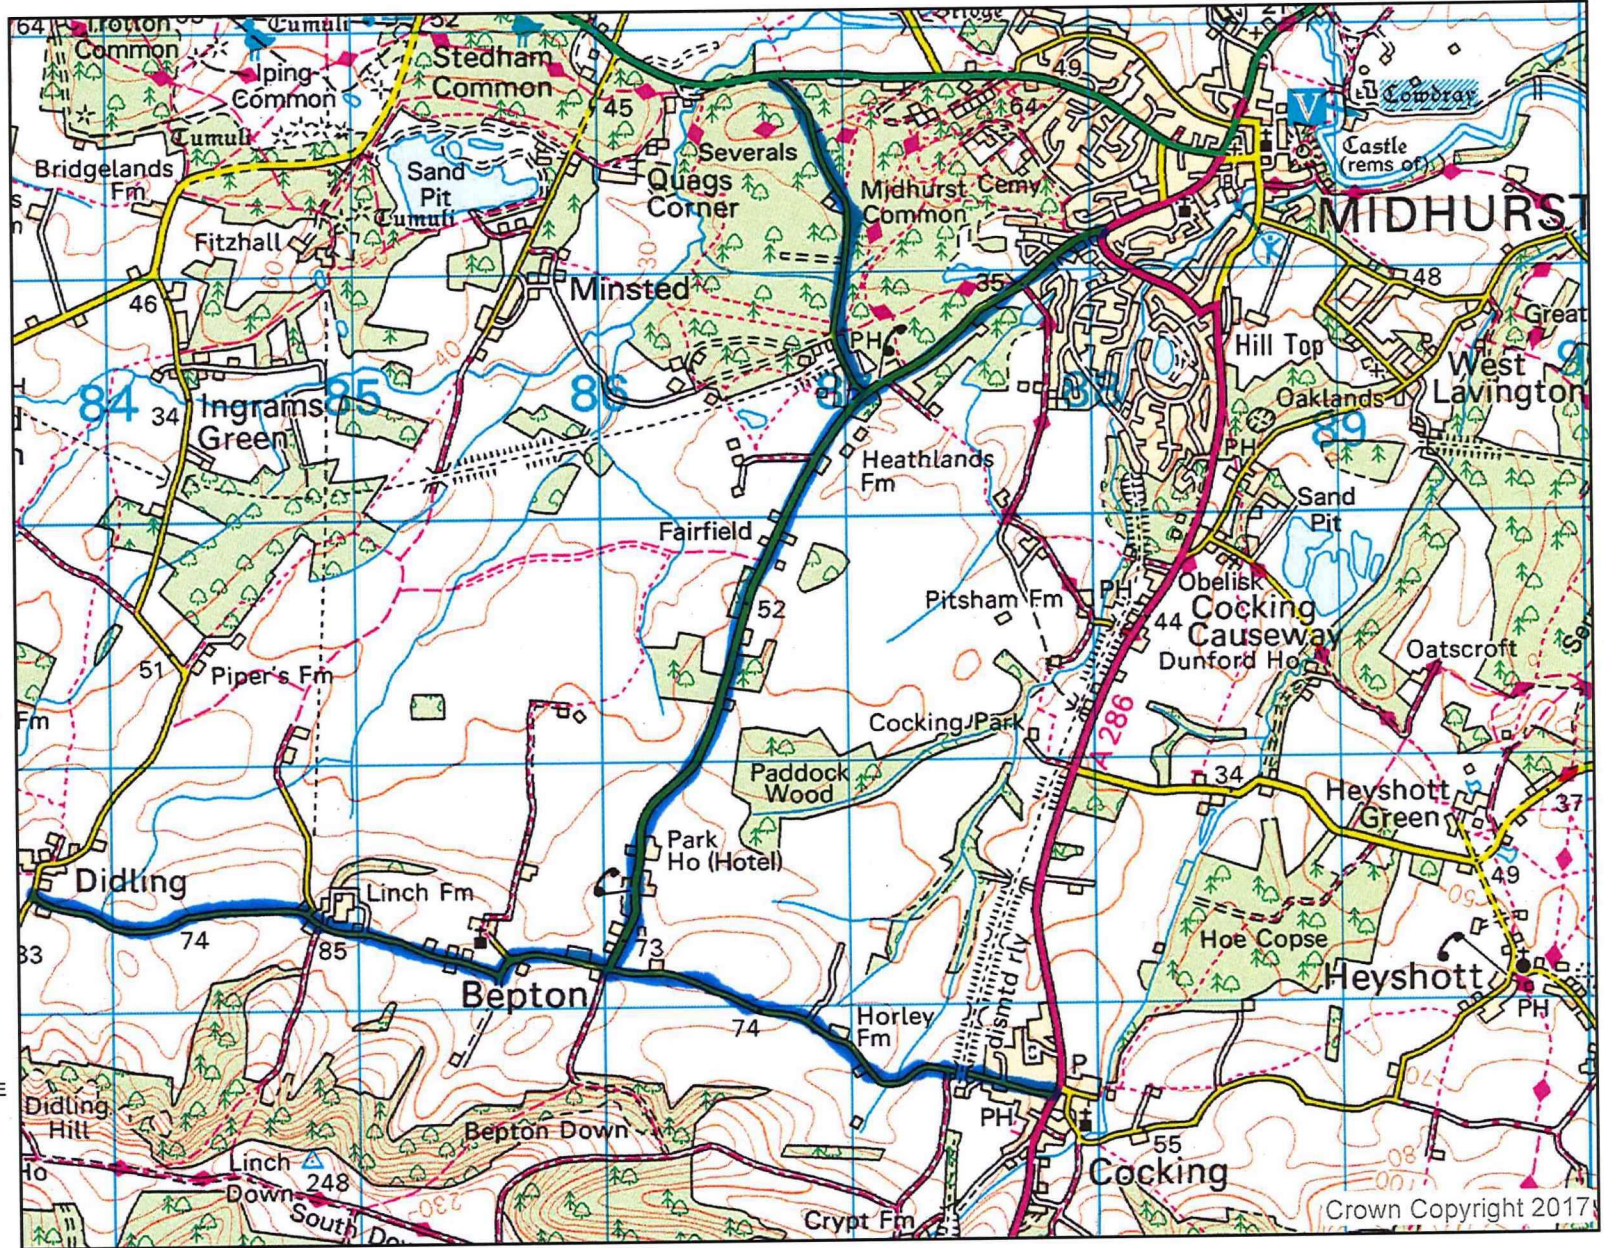

Bepton Parish Winter Plan Rds

Legend

Date:
Author:
Scale 1:30,810

0 215 430 860 1,290 1,720
Metres

Map Notes

Crown Copyright. All rights reserved.
West Sussex County Council
100023447 (2017)